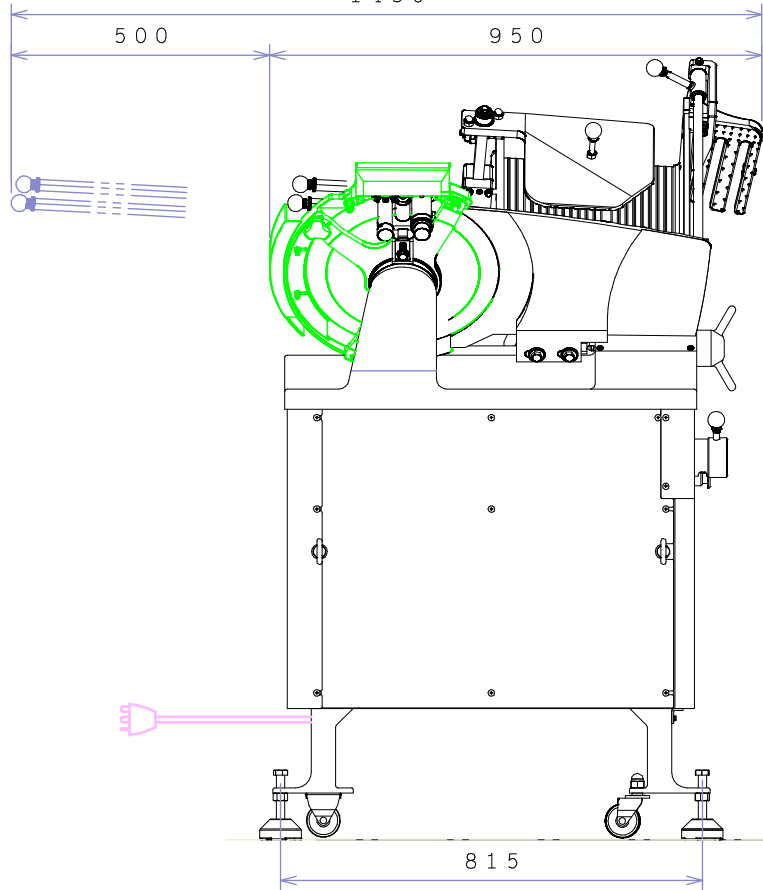

1450

Model	Super Big 350 ST	
Item No.	WBG-350ST	
Dimensions (mm)	Width	835
	Depth	950
	Height	1510
Capacity	38~60 slice/min. (50Hz) 45~60 slice/min. (60Hz)	
Slice thickness	0~25mm	
Max slice size (mm)	Width	350
	Height	215
	Length	425
Temperature	-6~-2℃	
Electricity	3-phase 200V	