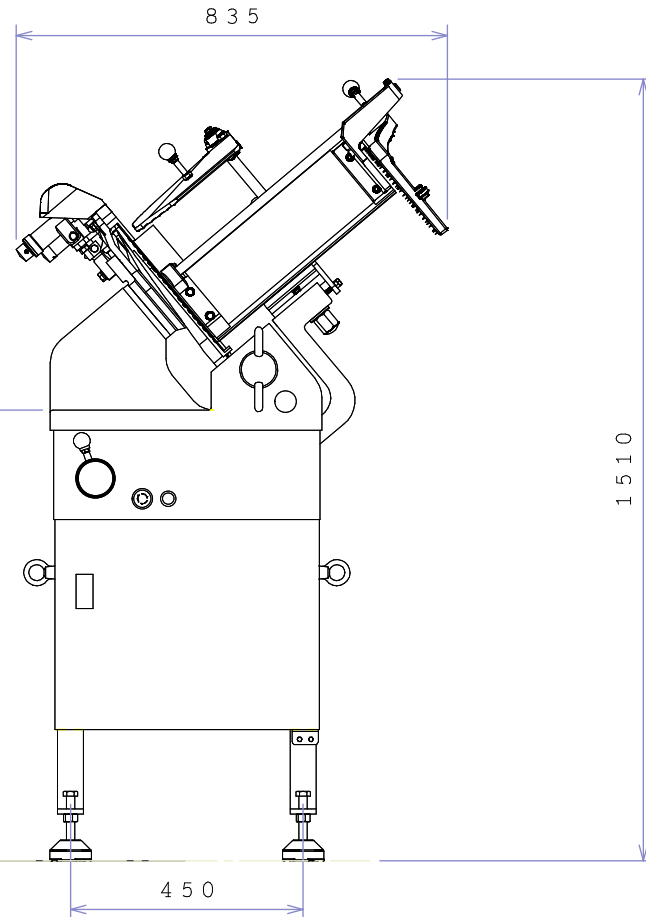

1450

Model	Super Big 350 ST	
Item No.	WBG-350ST	
Dimensions (mm)	Width	835
	Depth	950
	Height	1510
Capacity	38~60 slice/min. (50Hz) 45~60 slice/min. (60Hz)	
Slice thickness	0~25mm	
Max slice size (mm)	Width	350
	Height	215
	Length	425
Temperature	-6~-2℃	
Electricity	3-phase 200V	